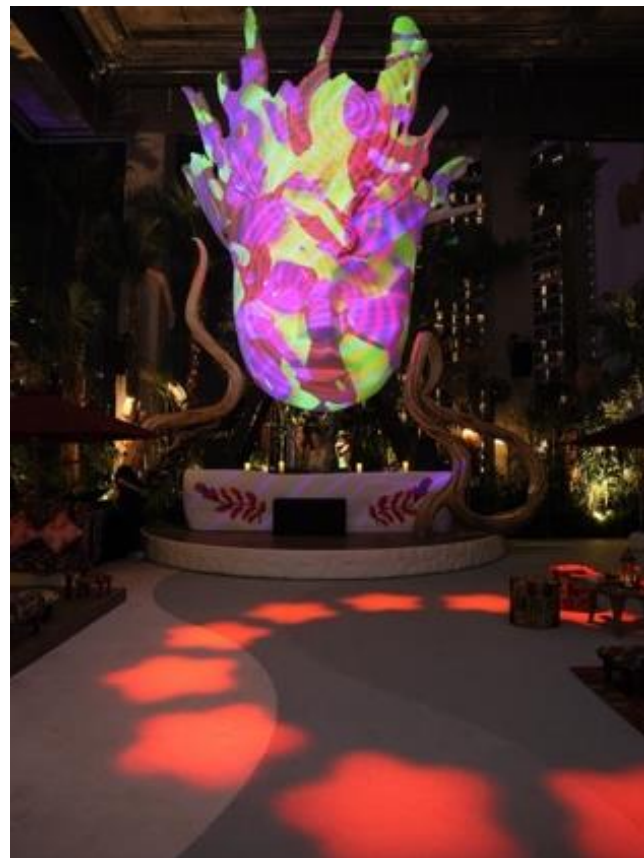

### Project Overview

Tribe Sky Beach Club has an unconventional location – on the fifth floor of a shopping mall. The standout feature of this venue is its infinity pool, which, along with chic sun loungers and a stylish bar, creates a luxurious tropical escape. Overlooking Benchasiri Park, the beach bar's interior design is a vibrant mix of tropical and tribal themes, featuring high ceilings, rattan light fixtures, tribal-patterned ceilings and lush greenery. The design also features eclectic elements like retro posters, tribal tapestries, and a large tribal mask projection, creating a dynamic and immersive atmosphere.

### Location map

Tribe Sky Beach Club is tucked away in the corner of EmSphere, on the fifth floor of the shopping mall. EmSphere is directly accessible from Phrom Phong Skytrain station via a skywalk bridge.

Entry to the beach club.

Visitors are greeted by a large tribal mask which is illuminated at night.

The standout feature of the venue is an infinity pool.

The interior features a Mexican-like décor.

Seating arrangements include cabanas and daybeds.