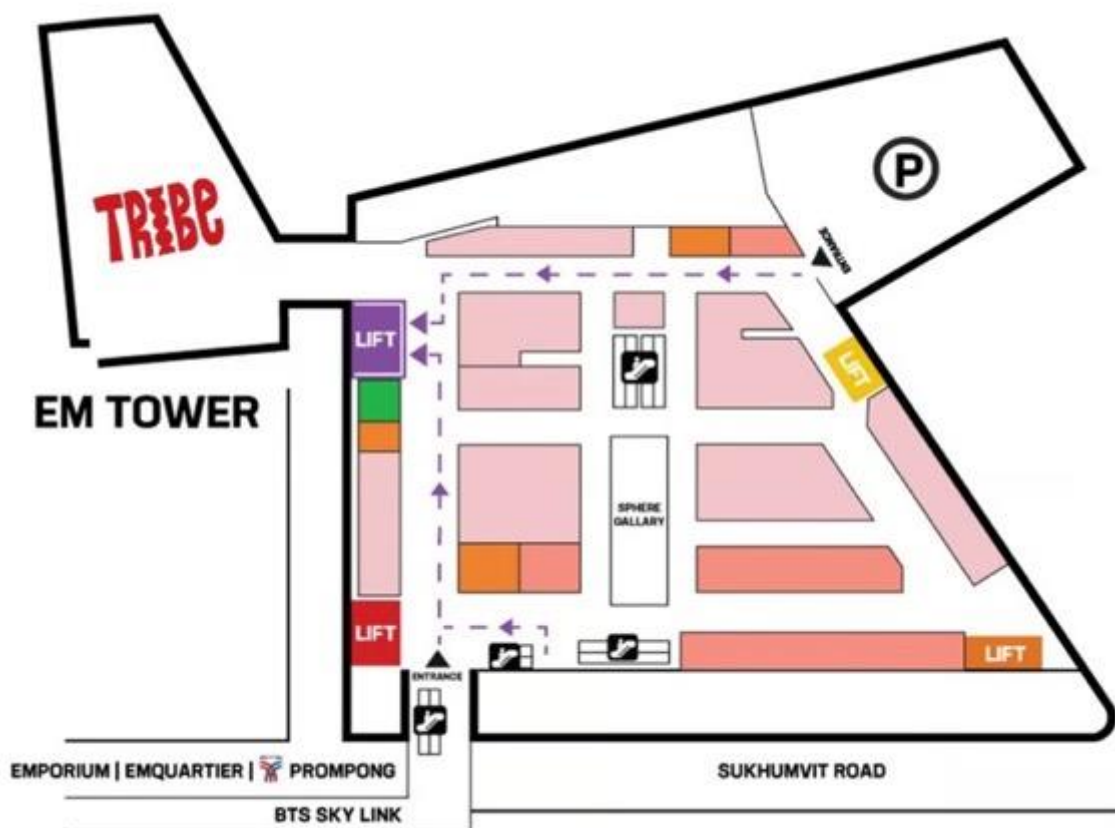

## 1. TRIBE SKY BEACH CLUB

### Project Details

1. Type of Business: Bar & restaurant
2. Open Date: 12/2023
3. Location: 5F, EmSphere shopping mall, Sukhumvit Soi 22, Bangkok, Thailand
4. Developer: The Mall Group; [www.themallgroup.com](http://www.themallgroup.com)
5. Website: <https://tribeskybeachclub.com>

### Location map

Tribe Sky Beach Club is tucked away in the corner of EmSphere, on the fifth floor of the shopping mall. EmSphere is directly accessible from Phrom Phong Skytrain station via a skywalk bridge.

Hallway from the bar area to the restaurant.